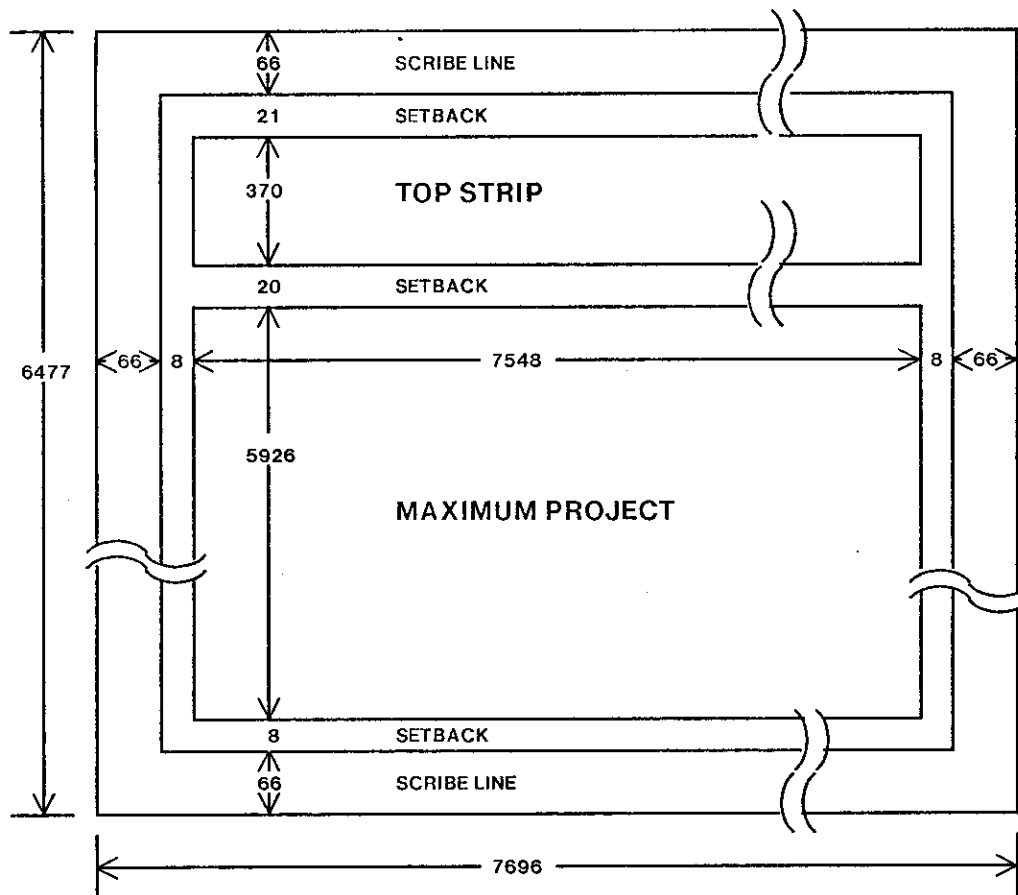

MPC79 Scribe Lines:

Dimensions are in Microns
Not drawn to Scale

XEROX PARC	Project MPC79	Title Chip Layout	File ChipLayout.Sil	Designer Pasco	Rev B	Date 12/3/79	Page 01
----------------------	-------------------------	-----------------------------	-------------------------------	--------------------------	-----------------	------------------------	-------------------