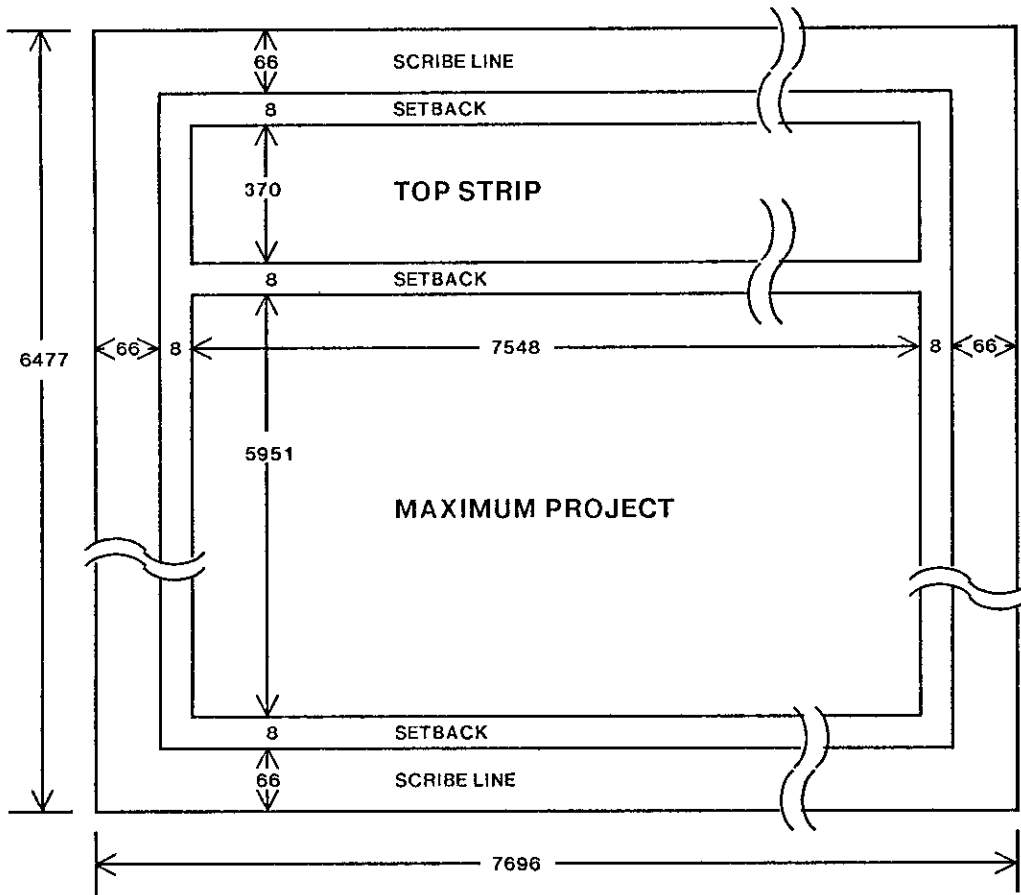

MPC79 Scribe Lines:

Dimensions are in Microns
Not drawn to Scale

XEROX PARC	Project MPC79	Title Chip Layout	File ChipLayout.Sil	Designer Pasco	Rev B	Date 12/3/79	Page 01
----------------------	-------------------------	-----------------------------	-------------------------------	--------------------------	-----------------	------------------------	-------------------